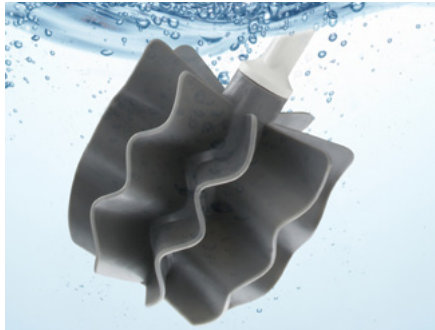

**Robert  
Scott**<sup>®</sup>  
Serious cleaning know-how

**Loowy – the toilet brush reinvented**

# Loowy toilet brush set is the bristle free, antibacterial way to clean without drips.

Loowy is a new, revolutionary way to clean toilets, replacing the old fashioned and dirty toilet brush with a silicone, antibacterial and water repellent waveform blade for cleanliness right up to the edge.

It's also quick-drying, easy rinse and durable. By staying clean and clog-free, it lasts far longer than a conventional toilet brush - saving money and reducing plastic waste.

## Key features & benefits

- Unique waveform head for effective wiping.
- Doesn't clog like traditional toilet brushes.
- No annoying drops thanks to water repellent coating.
- Antibacterial blade for hygienic cleaning.
- Easy to clean.
- A modern, contemporary design.
- Long lasting and saves plastic waste with a 2-year guarantee.