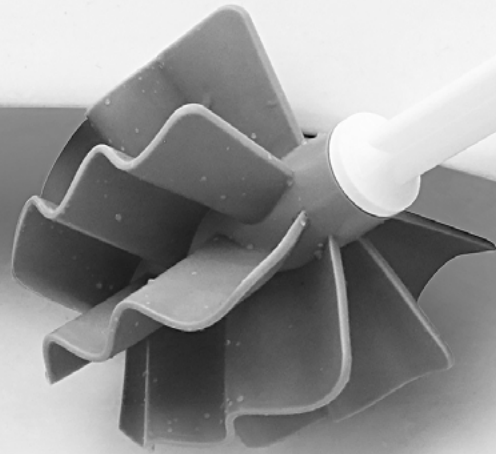

**Robert  
Scott**<sup>®</sup>  
Serious cleaning know-how

**Loowy – the toilet brush reinvented**

# Loowy toilet brush set is the bristle free, antibacterial way to clean without drips.

Loowy is a new, revolutionary way to clean toilets, replacing the old fashioned and dirty toilet brush with a silicone, antibacterial and water repellent waveform blade for cleanliness right up to the edge.

It's also quick-drying, easy rinse and durable. By staying clean and clog-free, it lasts far longer than a conventional toilet brush - saving money and reducing plastic waste.

## Key features & benefits

- Unique waveform head for effective wiping.
- Doesn't clog like traditional toilet brushes.
- No annoying drops thanks to water repellent coating.
- Antibacterial blade for hygienic cleaning.
- Easy to clean.
- A modern, contemporary design.
- Long lasting and saves plastic waste with a 2-year guarantee.